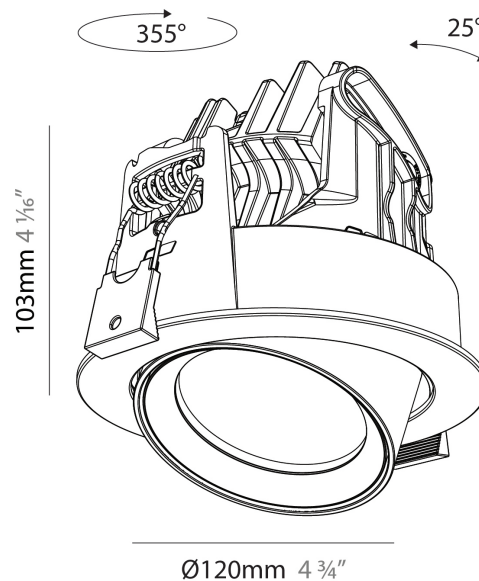

GENERAL

Series: Centriq
Subseries: Centriq Round Adjustable
Brand: Prolicht
Division: Architectural
Mounting Type: Recessed
Mounting Location: Ceiling
Subcategory: Spots

PHYSICAL

Shape: Cylinder
Diameter (mm): 120
Diameter (in): 4 ¾
Height (mm): 105
Height (in): 4 ⅛
Min. Recessing Depth (mm): 120
Min. Recessing Depth (in): 4 ¾
Light Distribution: Adjustable / Direct
Weight (kg): 0.649
Diffuser: Lens Pack - No Lens / Opal / Linear Spread Lens / Honeycomb / Spread Lens
Fixture Finish: SSR / BKV / CWI / CRY / HAB / UFT / ITA / RUA / FTG / MYG / LOD / PUS / FRO / FUP / KIA / POP / BLS / SPG / MEY / GOH / GUM / CHC / COM / ABZ / JAG / OBR / MOS / ROR
Fixture Material: Aluminum
Cut-out Measurements: Dia. 112mm / 4 7/16"

ELECTRICAL

Lamp Type: LED (Zhaga Standard)
Input Wattage (W): 20.5
Total Output Wattage (W): 18.1
Dimming: Tri-Mode (Non-Dimming and Phase Dimming (120Vac only) and 0-10V Dimming)
Driver Included: Yes
Driver Location: Recessed Housing
Driver Type: Constant Current - Universal
Driver Class: Class 2
Input Voltage (V): 120 - 277
Constant Current (MA): 500

LED

Color Temperature (°K): 2700 / 3000 / 3500 / 4000
Max. Delivered Lumen (lm): 1432 / 1542 / 1432 / 1636
Nominal Lumen (lm): 1668 / 1797 / 1868 / 1907
CRI: >90 CRI
Lamp Life (hrs): 50000

OPTICAL

Reflector°: 10
Adjustability: Rotational 350°; Tilt 90°

RATINGS AND CERTIFICATIONS

Certified By: Certified for North American Standards
IP rating: IP20