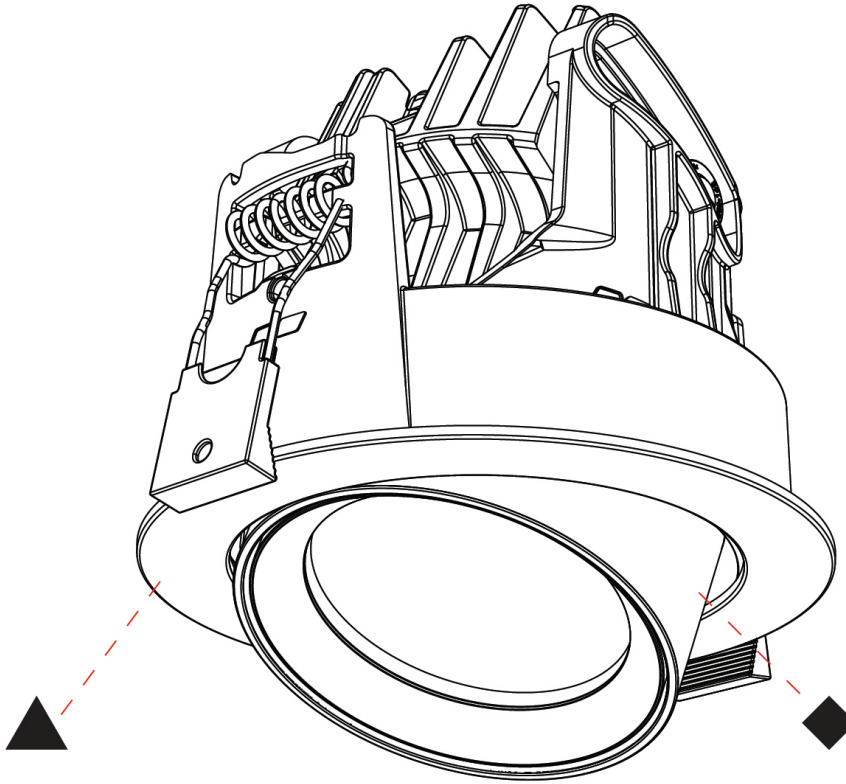

CENTRIQ ROUND ADJUSTABLE RECESSED

A35975-

PROJECT _____

TYPE _____

SPECIFIER _____

QUANTITY _____

DATE _____